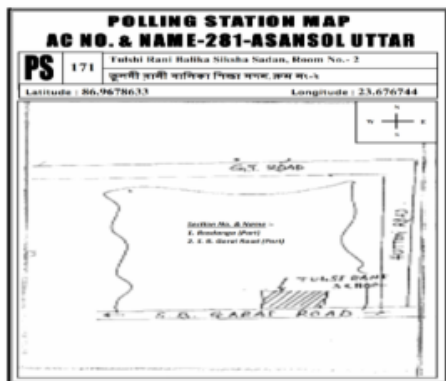

Nazri Naksha

Google Map View