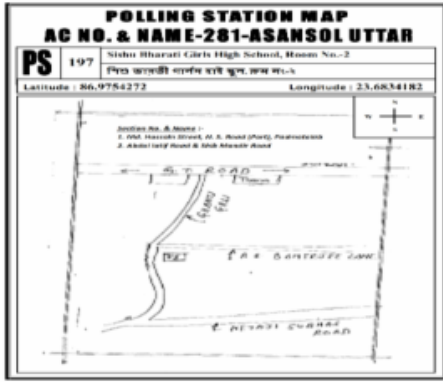

Nazri Naksha

Google Map View