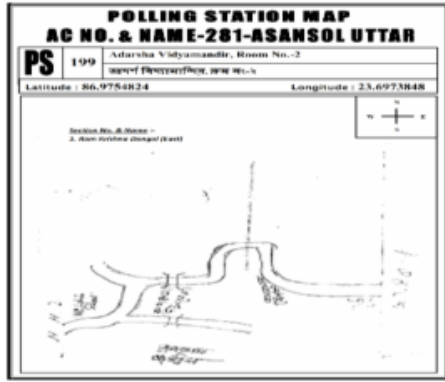

Nazri Naksha

Google Map View