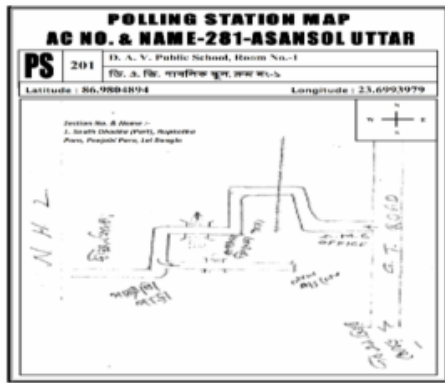

Nazri Naksha

Google Map View