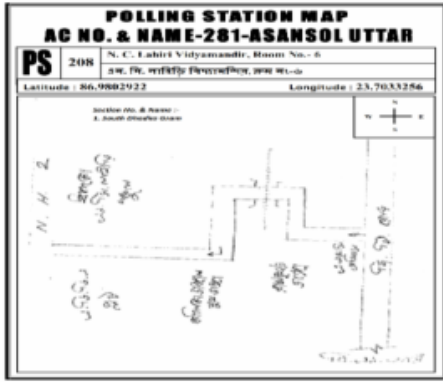

Nazri Naksha

Google Map View