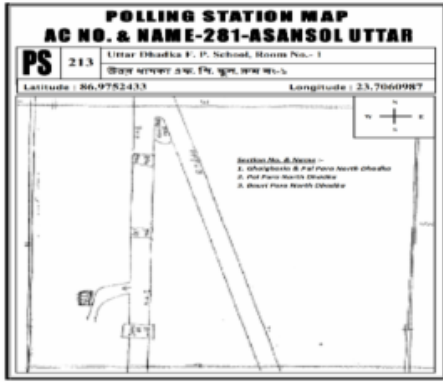

Nazri Naksha

Google Map View