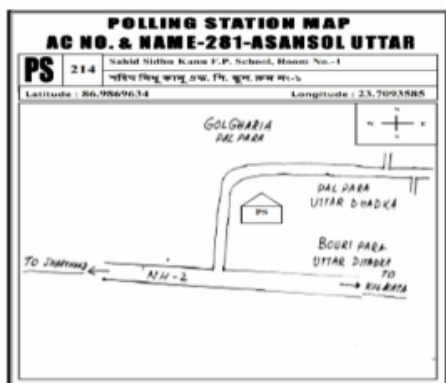

Nazri Naksha

Google Map View