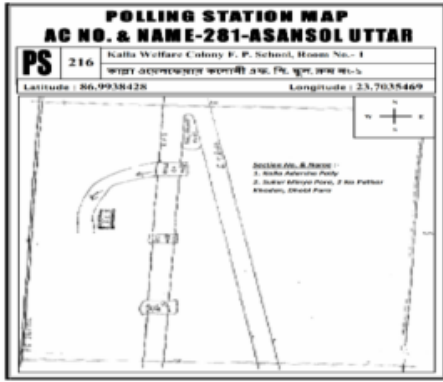

Nazri Naksha

Google Map View