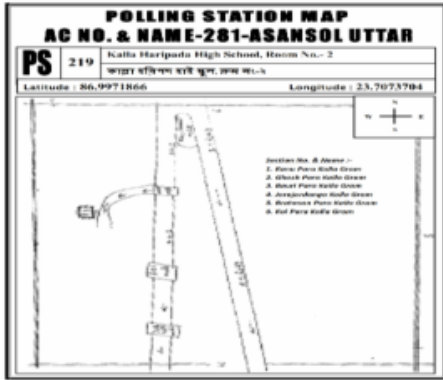

Nazri Naksha

Google Map View