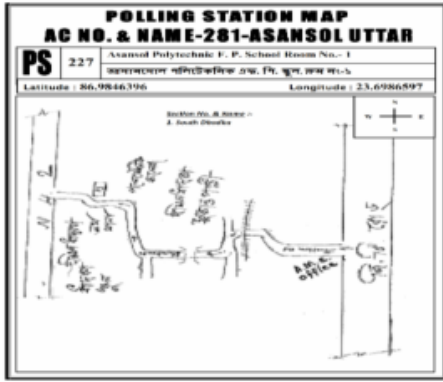

Nazri Naksha

Google Map View