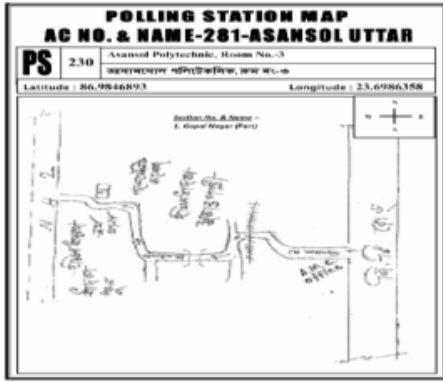

Nazri Naksha

Google Map View