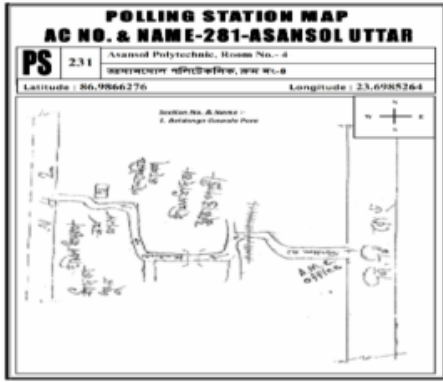

Nazri Naksha

Google Map View