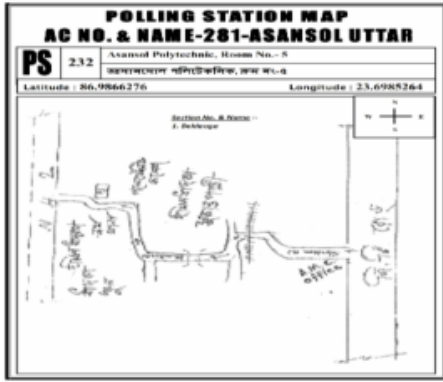

Nazri Naksha

Google Map View