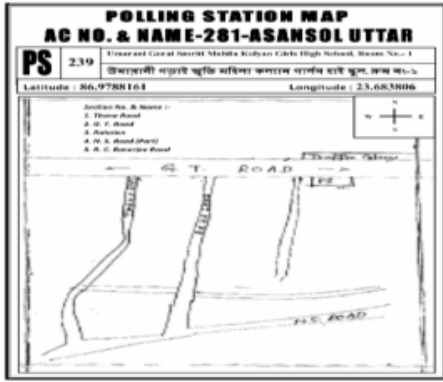

Nazri Naksha

Google Map View