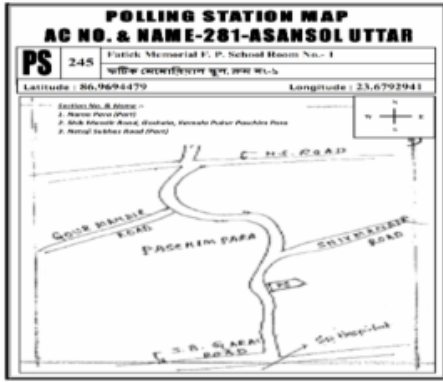

Nazri Naksha

Google Map View