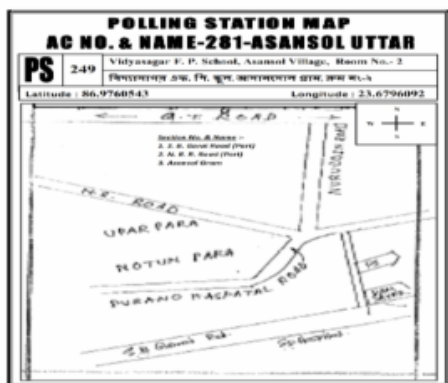

Nazri Naksha

Google Map View