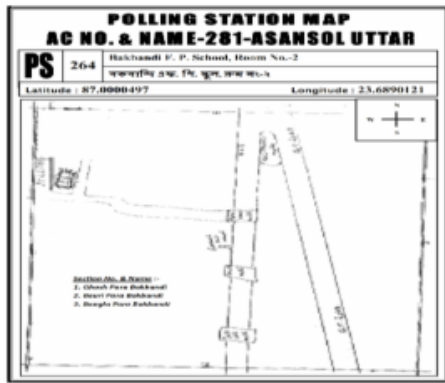

Nazri Naksha

Google Map View