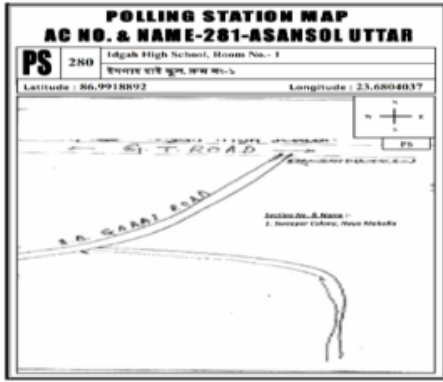

Nazri Naksha

Google Map View