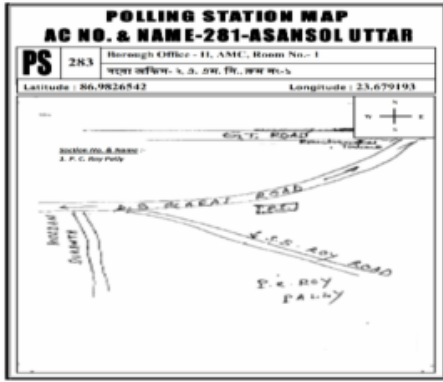

Nazri Naksha

Google Map View