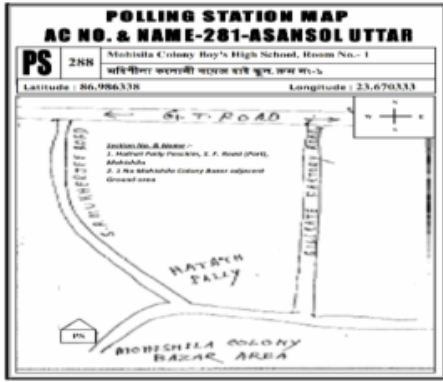

Nazri Naksha

Google Map View