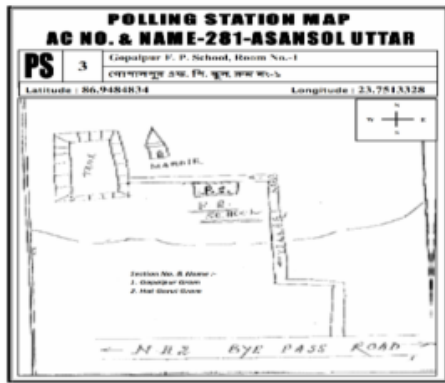

Nazri Naksha

Google Map View