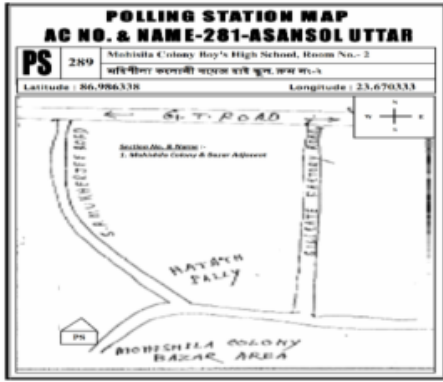

Nazri Naksha

Google Map View