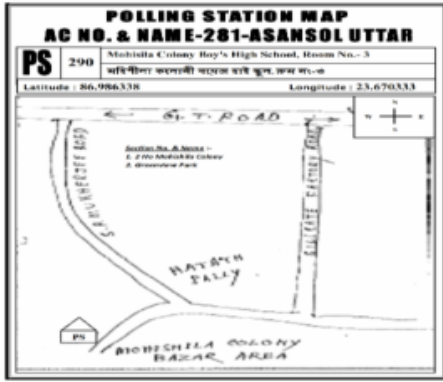

Nazri Naksha

Google Map View