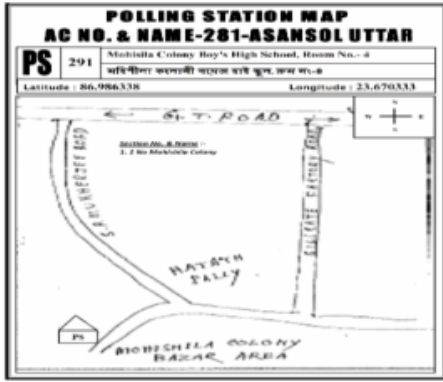

Nazri Naksha

Google Map View