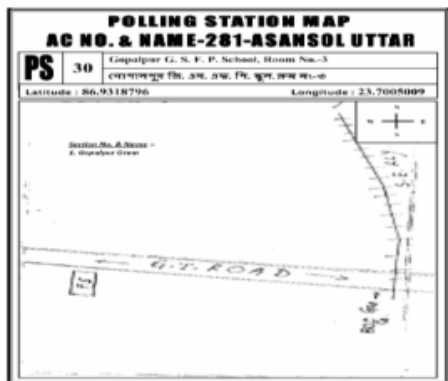

Nazri Naksha

Google Map View