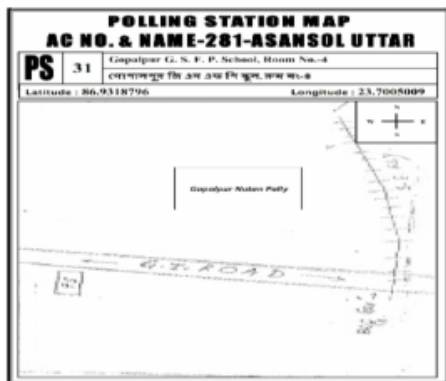

Nazri Naksha

Google Map View