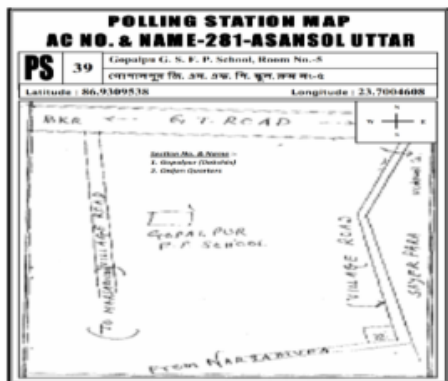

Nazri Naksha

Google Map View