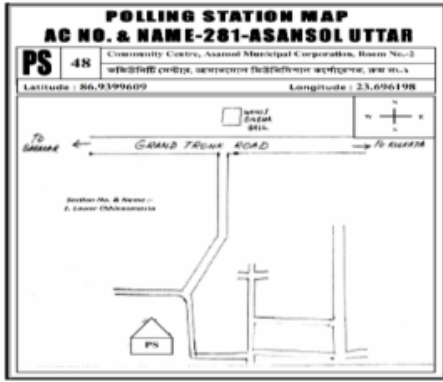

Nazri Naksha

Google Map View