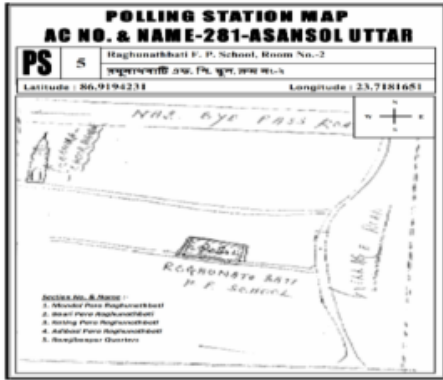

Nazri Naksha

Google Map View