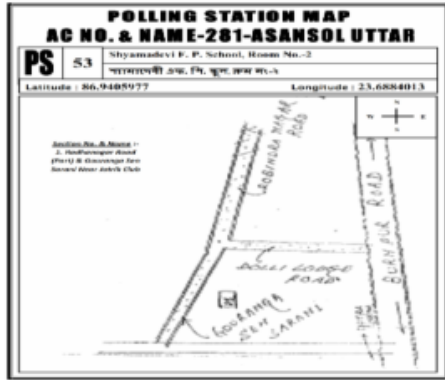

Nazri Naksha

Google Map View