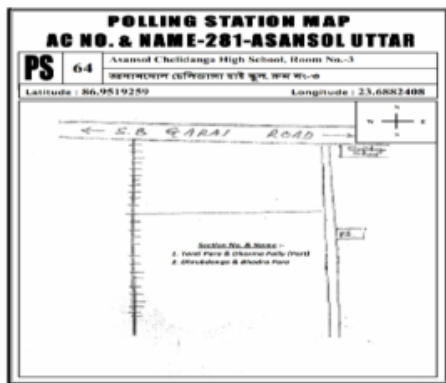

Nazri Naksha

Google Map View