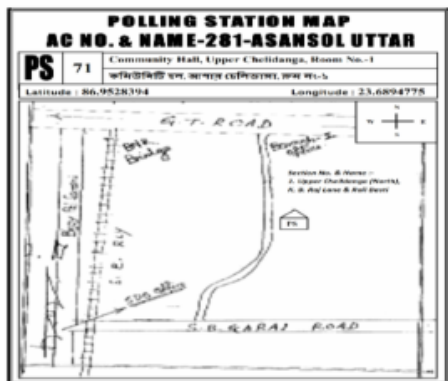

Nazri Naksha

Google Map View