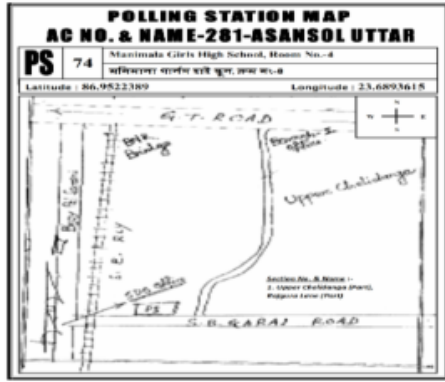

Nazri Naksha

Google Map View