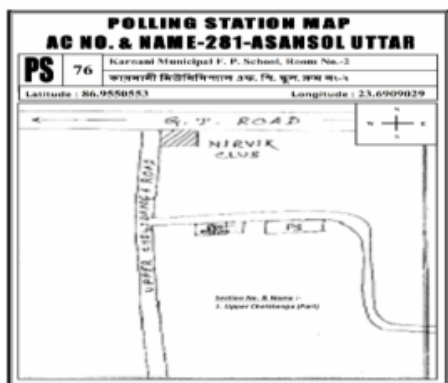

Nazri Naksha

Google Map View