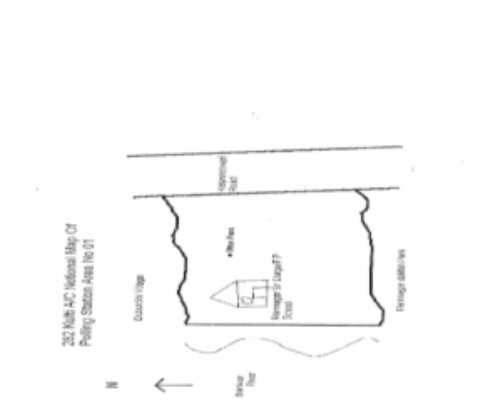

Nazri Naksha

Google Map View