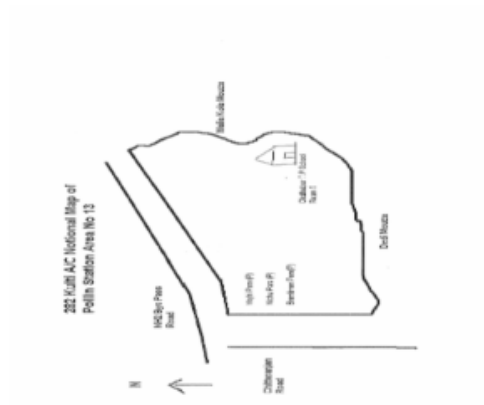

Nazri Naksha

Google Map View