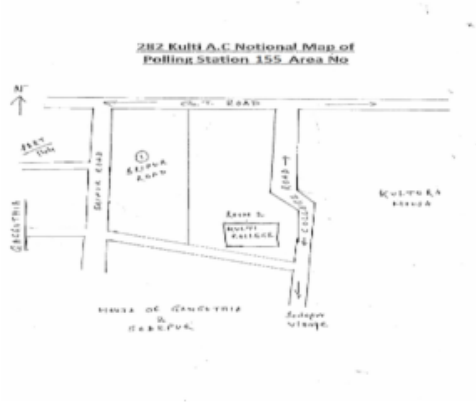

Nazri Naksha

Google Map View