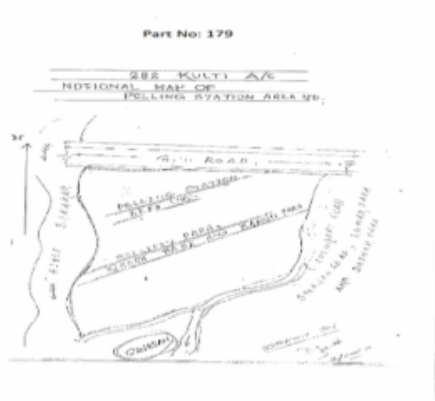

Nazri Naksha

Google Map View