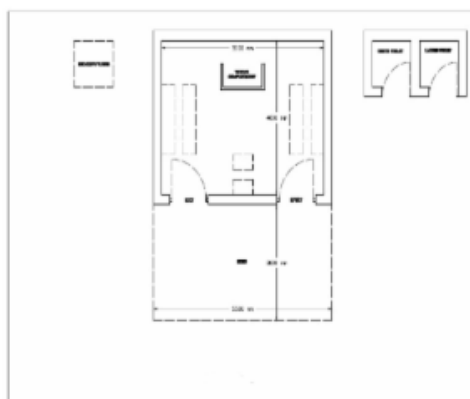

Nazri Naksha

Google Map View

Polling Station Building Front View

Polling Station Front View

Cad View

Key MAP View