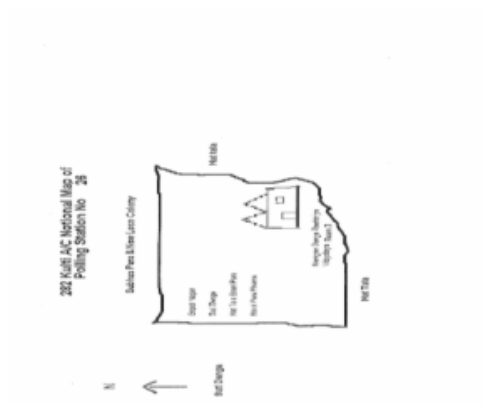

Nazri Naksha

Google Map View