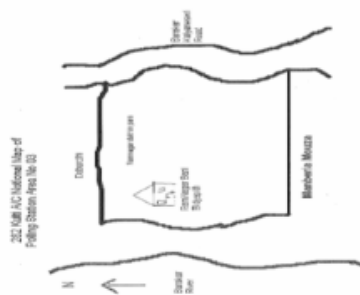

Nazri Naksha

Google Map View