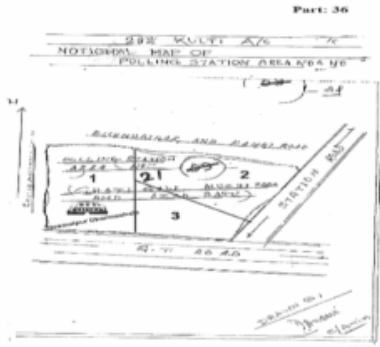

Nazri Naksha

Google Map View