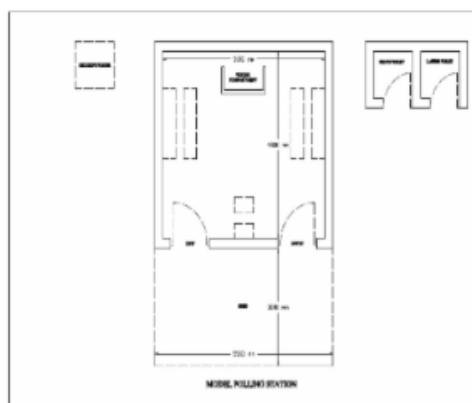

Nazri Naksha

Google Map View

Polling Station Building Front View

Polling Station Front View

Cad View

Key MAP View