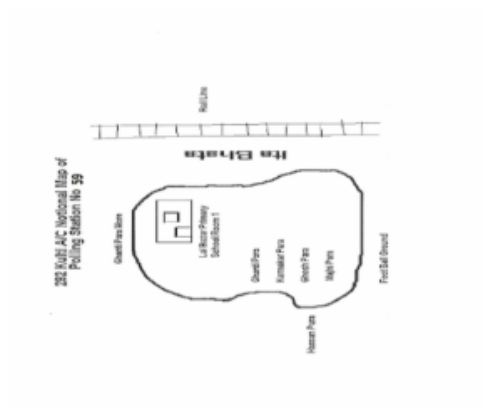

Nazri Naksha

Google Map View