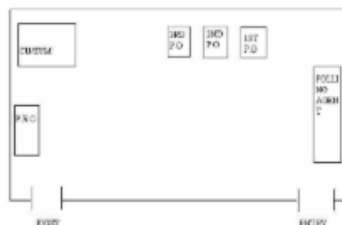

Nazri Naksha

Google Map View

Polling Station Building Front View

Polling Station Front View

Cad View

Key MAP View