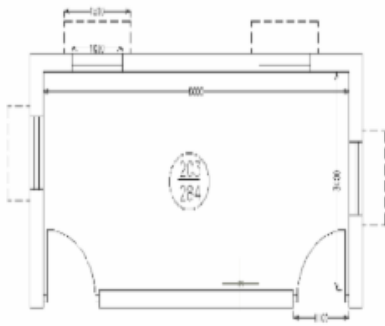

Nazri Naksha

Google Map View

Polling Station Building Front View

Polling Station Front View

Cad View

Key MAP View