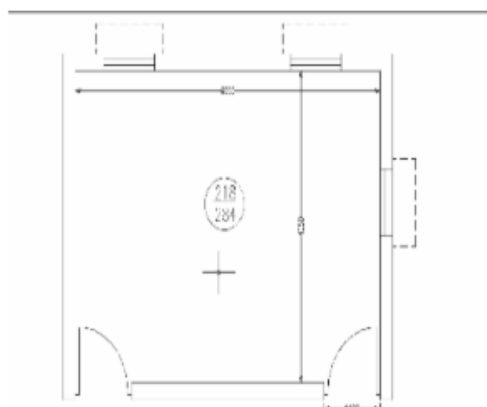

Nazri Naksha

Google Map View

Polling Station Building Front View

Polling Station Front View

Cad View

Key MAP View