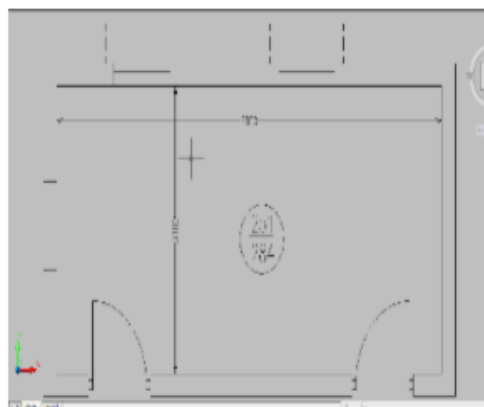

Nazri Naksha

Google Map View

Polling Station Building Front View

Polling Station Front View

Cad View

Key MAP View