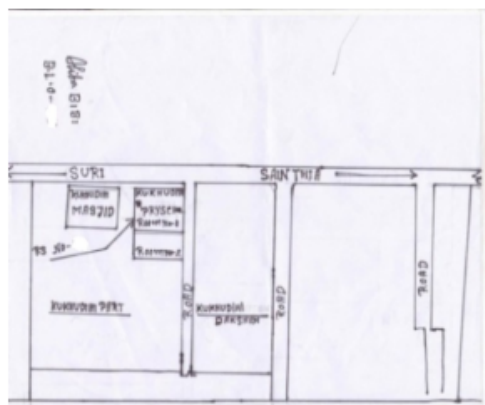

Nazri Naksha

Google Map View