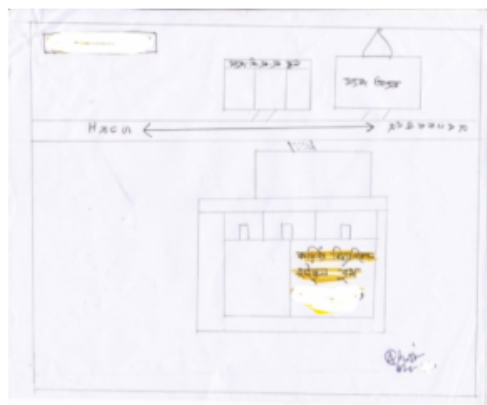

Nazri Naksha

Google Map View